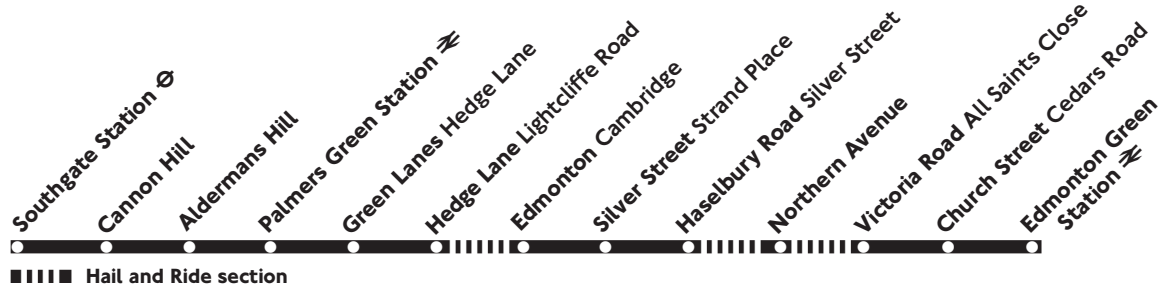

Sunday and other Public Holidays

Edmonton Green Station ⇌	0720	0750	0820	0845	0900	0915	0930	0945	<i>Then</i>	1715	1730
Silver Street <i>Bull</i>	0726	0756	0826	0851	0906	0921	0936	0951	<i>every</i>	1721	1736
Palmers Green Station ⇌	0733	0803	0833	0858	0913	0928	0943	0959	<i>15 minutes</i>	1729	1743
Southgate Station ⊕	0739	0809	0839	0904	0920	0935	0950	1006	<i>until</i>	1736	1750
Edmonton Green Station ⇌	1745	1800	1830	<i>Then</i>		2330					
Silver Street <i>Bull</i>	1751	1806	1836	<i>every</i>		2336					
Palmers Green Station ⇌	1758	1813	1843	<i>30 minutes</i>		2343					
Southgate Station ⊕	1805	1820	1849	<i>until</i>		2349					

Operated by First for London Buses 4.2.06 T65850

W6

Southgate - Palmers Green - Edmonton Green

Daily

Monday - Friday

Southgate Station ⇐	0600	0621	0641	0701	Then	1845	1900	1915	1930	1945	2000
Palmers Green Station ⇐	0607	0628	0648	0708	about every	1853	1907	1922	1937	1952	2006
Silver Street Bull	0614	0635	0655	0715	10 minutes	1902	1916	1931	1945	1959	2013
Edmonton Green Station ⇐	0620	0641	0701	0721	until	1909	1923	1937	1951	2005	2018
Southgate Station ⇐	2020	2040	2100	Then	2330						
Palmers Green Station ⇐	2026	2046	2106	every	2336						
Silver Street Bull	2033	2053	2113	30 minutes	2343						
Edmonton Green Station ⇐	2038	2058	2118	until	2348						

Saturday (also Good Friday)

Southgate Station ⇐	0600	0630	0700	0715	Then	0815	0830	0845	Then	1803	1820
Palmers Green Station ⇐	0607	0637	0707	0722	every	0822	0837	0852	about every	1810	1827
Silver Street Bull	0614	0644	0714	0729	15 mins	0829	0844	0859	10 minutes	1817	1834
Edmonton Green Station ⇐	0620	0650	0720	0735	until	0835	0851	0906	until	1824	1840
Southgate Station ⇐	1840	1900	Then	2100	Then	2330					
Palmers Green Station ⇐	1847	1906	every	2106	every	2336					
Silver Street Bull	1854	1913	20 minutes	2113	30 minutes	2343					
Edmonton Green Station ⇐	1859	1918	until	2118	until	2348					